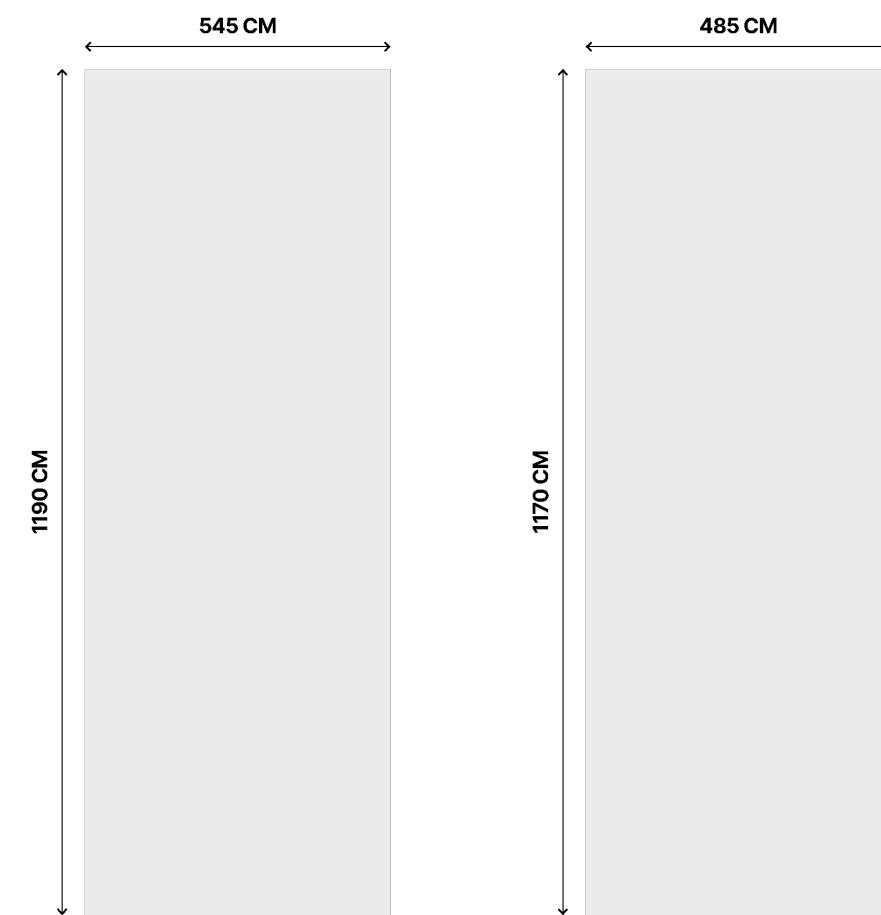

# Bebek - Next to Midpoint

Production Details

Vinyl Application

Availability

● Available

Media Fee

2.100.000 TL + Kdv / Month

[CLICK HERE TO SEE THE LOCATION](#)