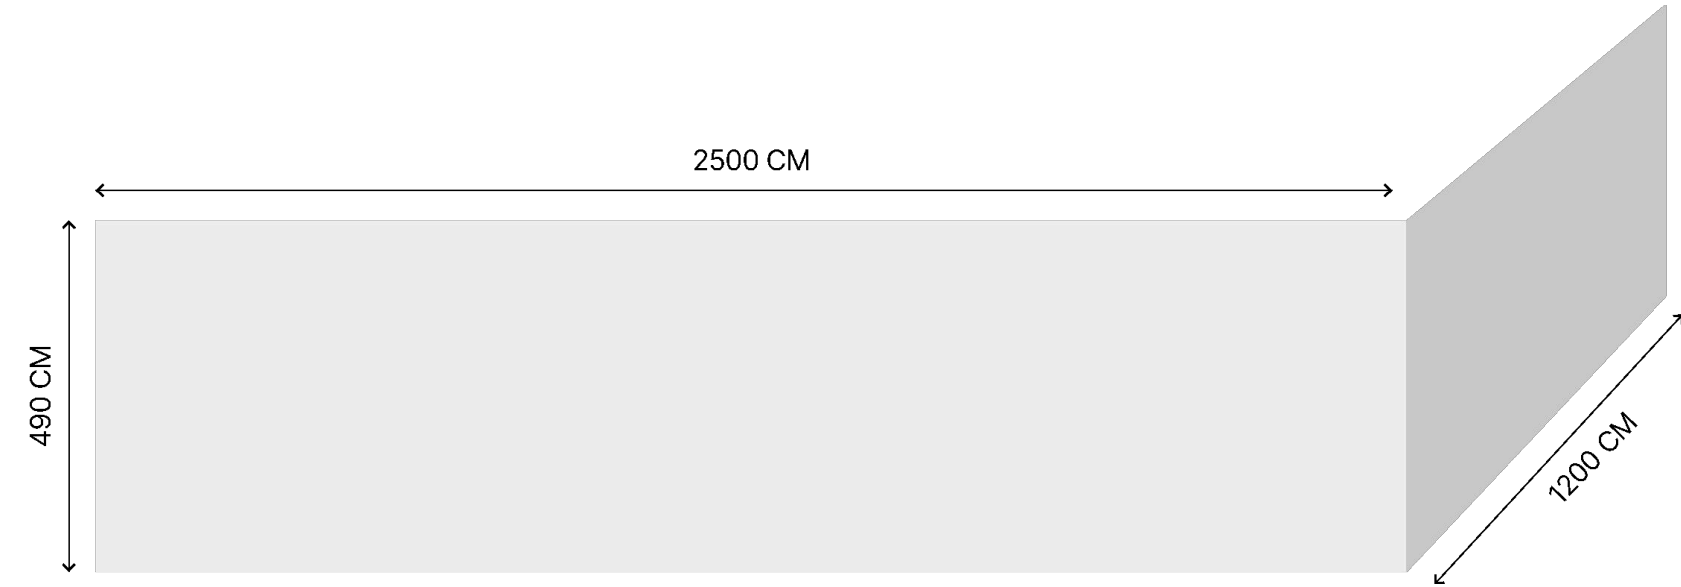

# Bağdat Avenue 8

Production Details

Vinyl Application

Availability

● Available

Media Fee

3.750.000 TL + Kdv / Month

 [CLICK HERE TO SEE THE LOCATION](#)