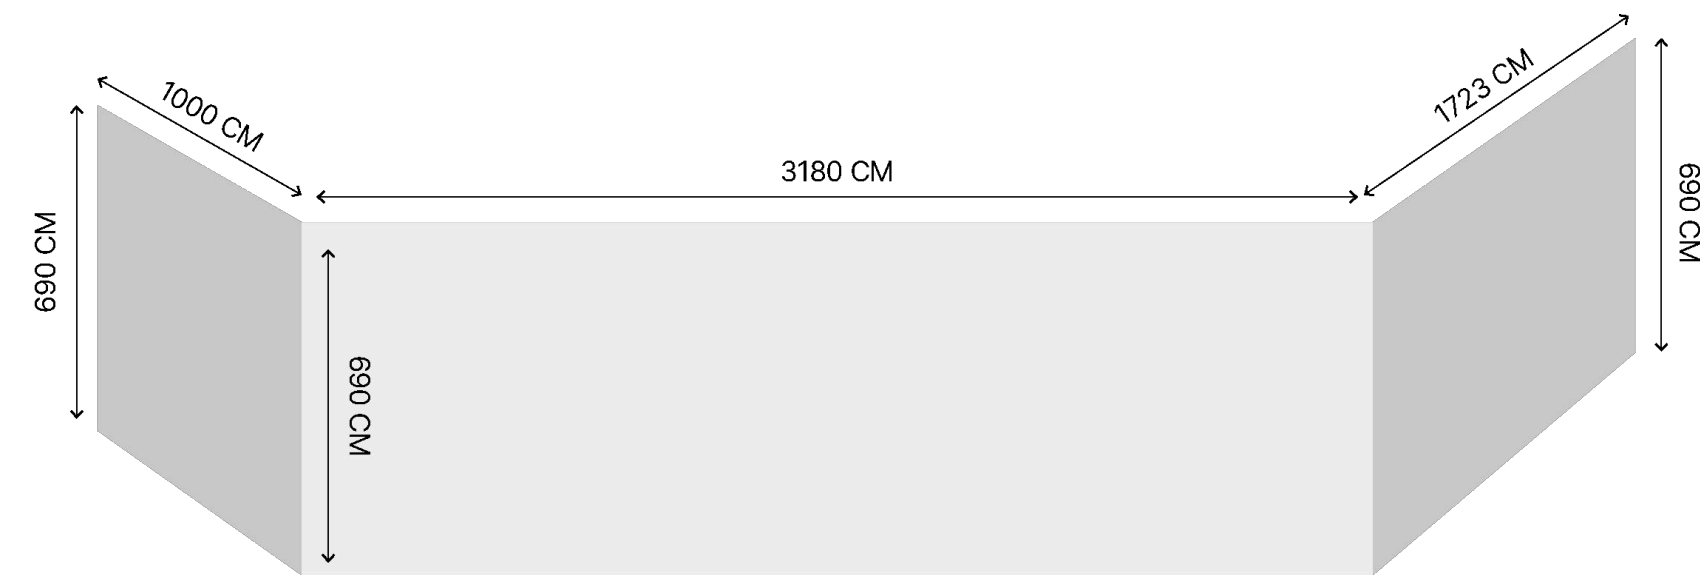

# Bağdat Avenue 2

Production Details

Vinyl Application

Availability

● Available

Media Fee

3.750.000 TL + Kdv / Month

[CLICK HERE TO SEE THE LOCATION](#)