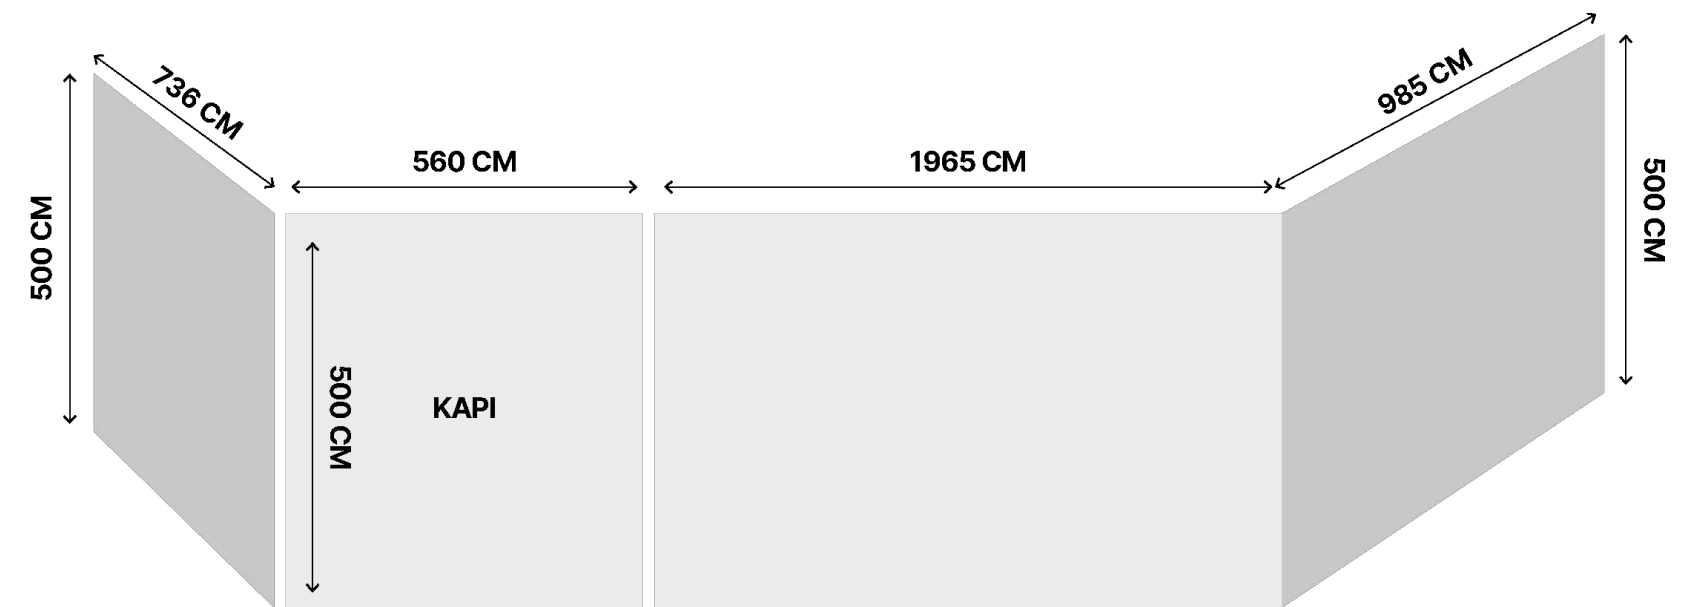

# Bağdat Avenue 9

Production Details

Vinyl Application

Availability

● Available

Media Fee

3.500.000 TL + Kdv / Month

[CLICK HERE TO SEE THE LOCATION](#)