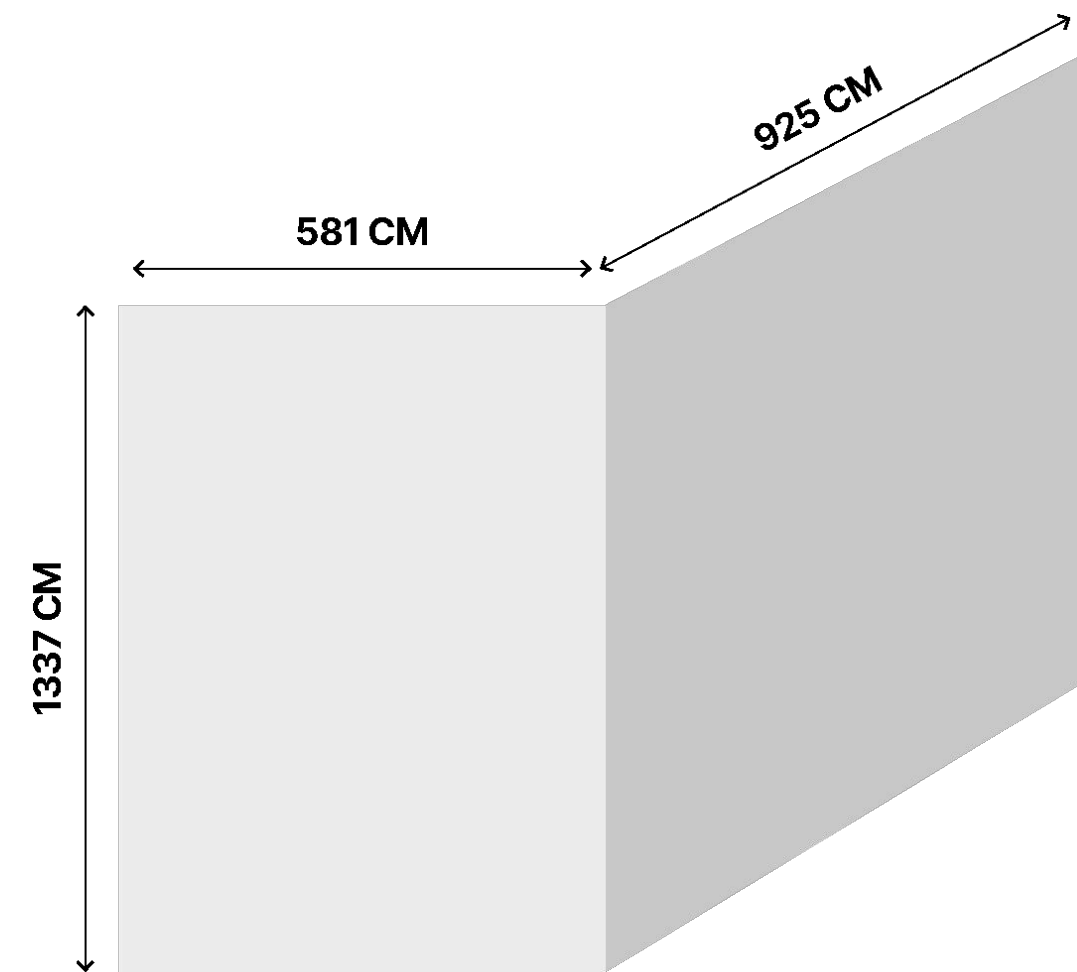

# Kadıköy Square

Production Details

One Way Vision

Availability

● Available

Media Fee

3.500.000 TL + Kdv / Month

 [CLICK HERE TO SEE THE LOCATION](#)