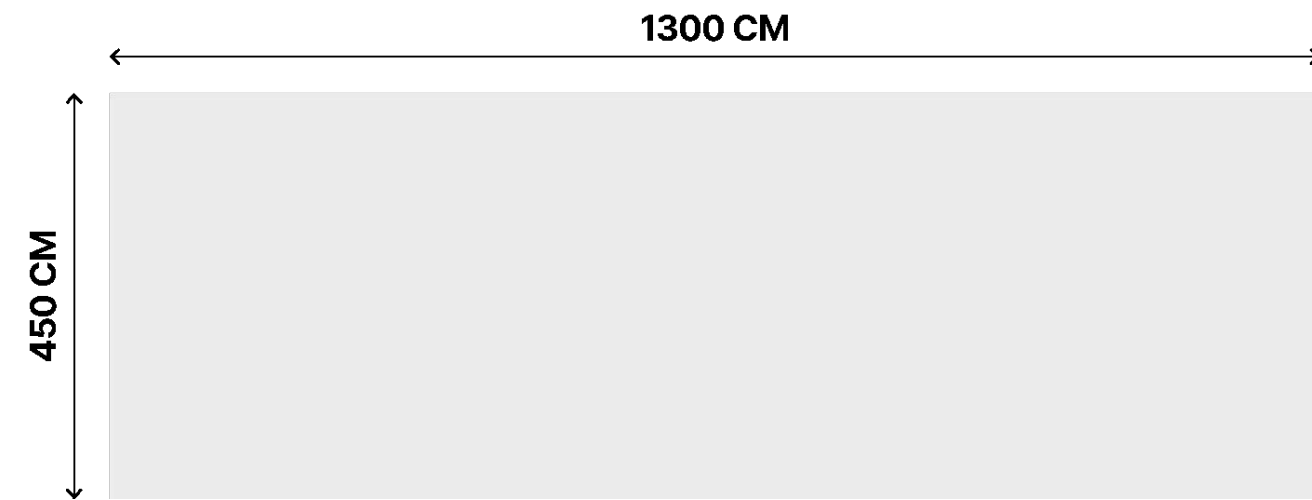

# Ortaköy - Portakal Slope

Production Details

Vinyl Application

Availability

● Available: 01 / 09 / 2026

Media Fee

1.000.000 TL + Kdv / Month

[CLICK HERE TO SEE THE LOCATION](#)