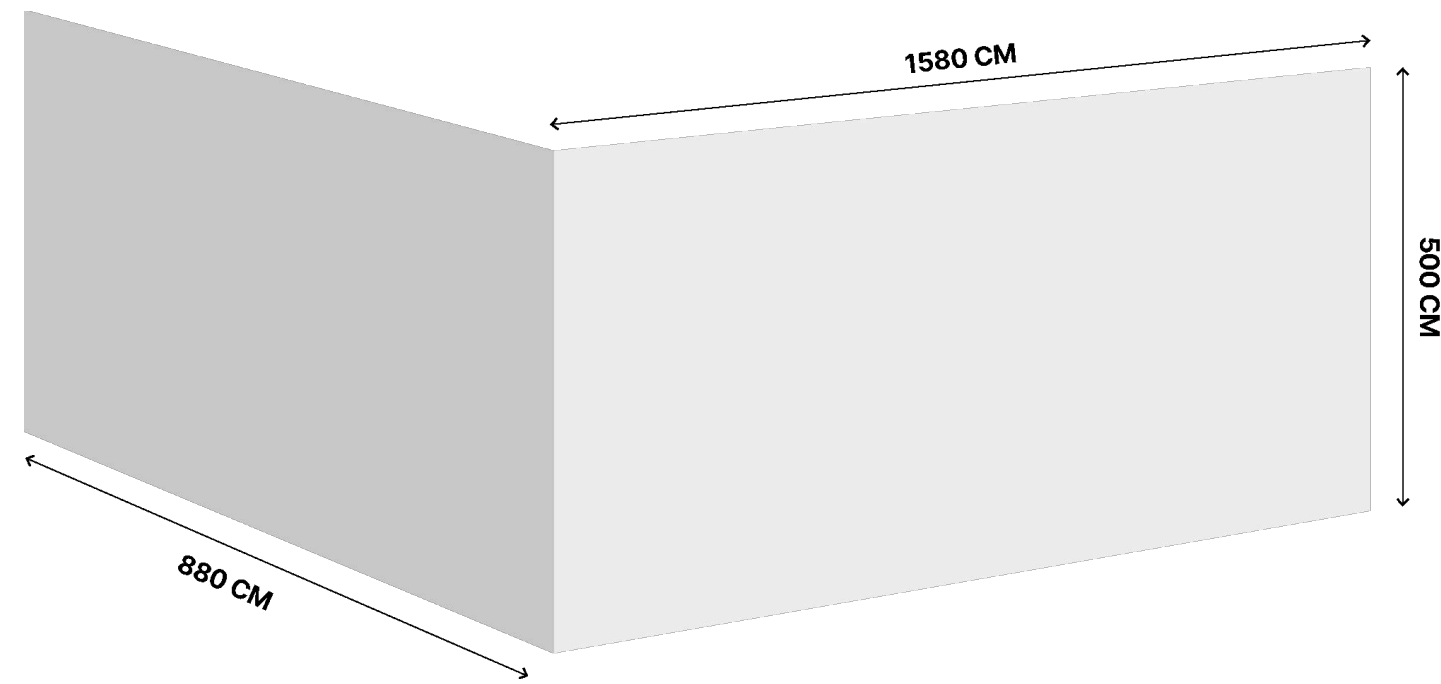

# Bağdat Avenue 7

Production Details

Vinyl Application

Availability

● Available

Media Fee

2.750.000 TL + Kdv / Month

 [CLICK HERE TO SEE THE LOCATION](#)