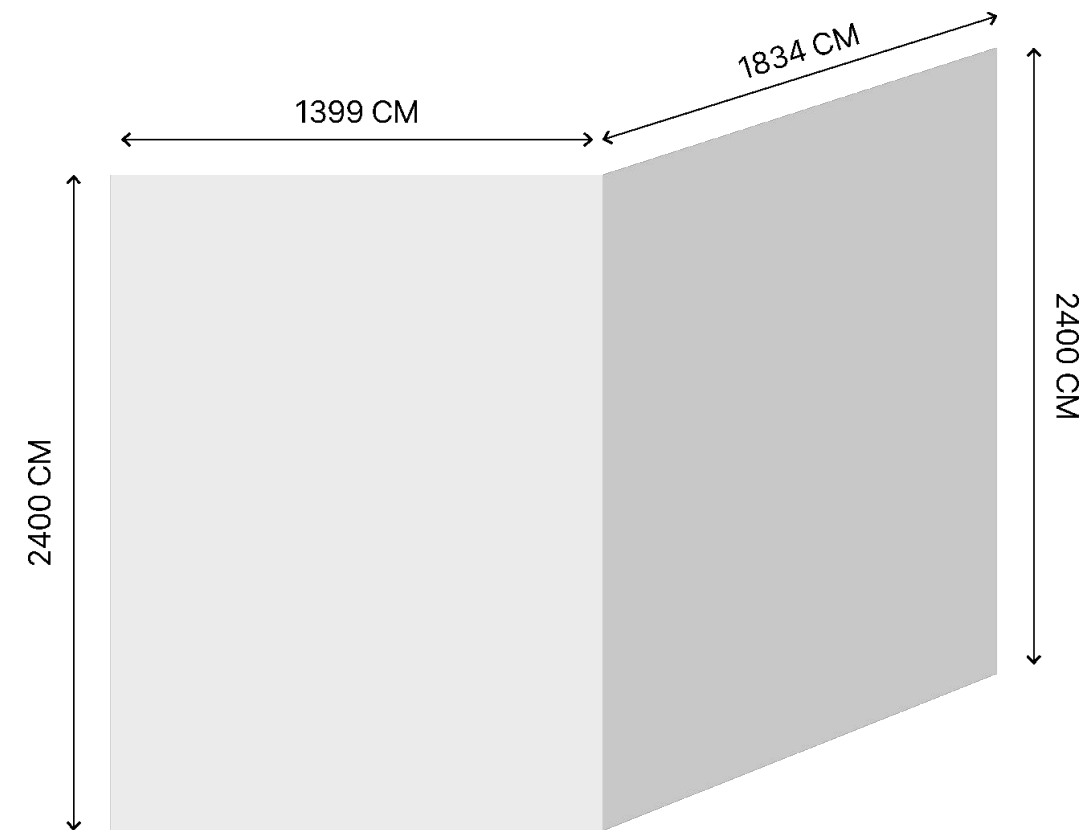

# Mecidiyeköy 3

Production Details

One Way Vision

Availability

● Available: 01 / 09 / 2026

Media Fee

4.100.000 TL + Kdv / Month

[CLICK HERE TO SEE THE LOCATION](#)