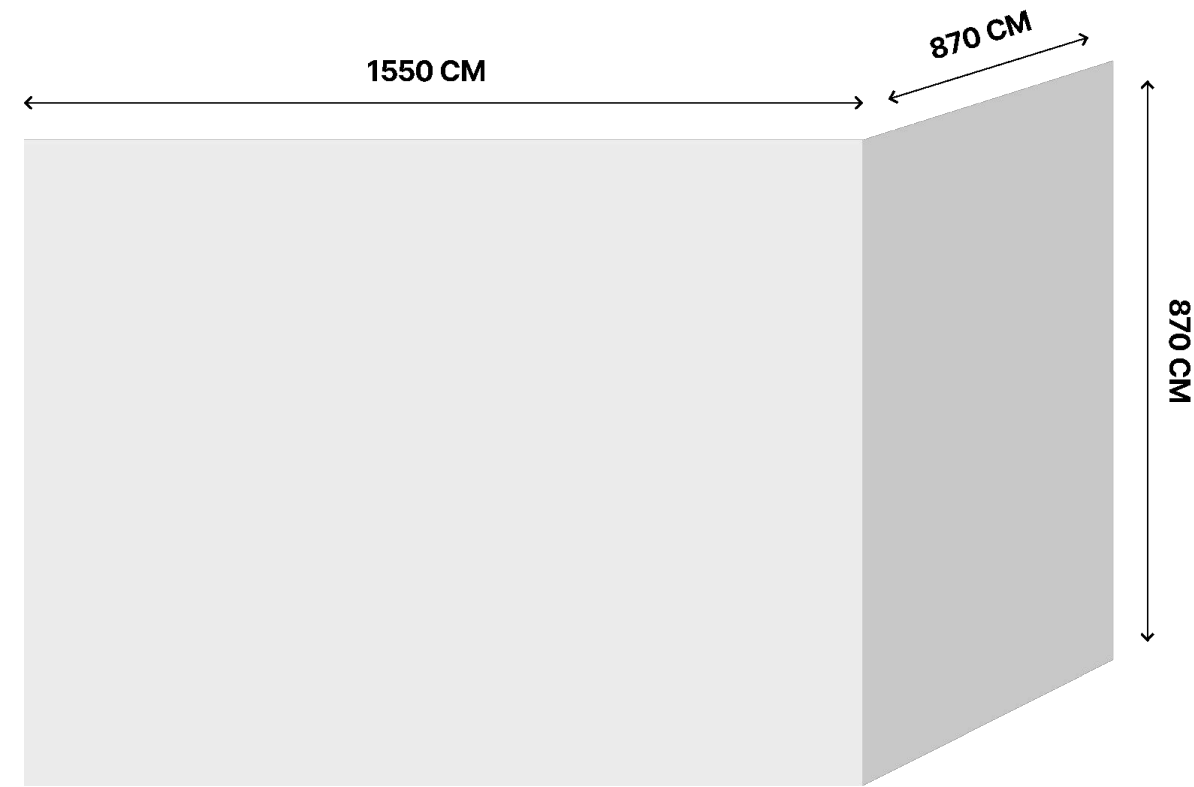

# Kızıltoprak

Production Details

Vinyl Application

Availability

● Available

Media Fee

2.800.000 TL + Kdv / Month

[CLICK HERE TO SEE THE LOCATION](#)