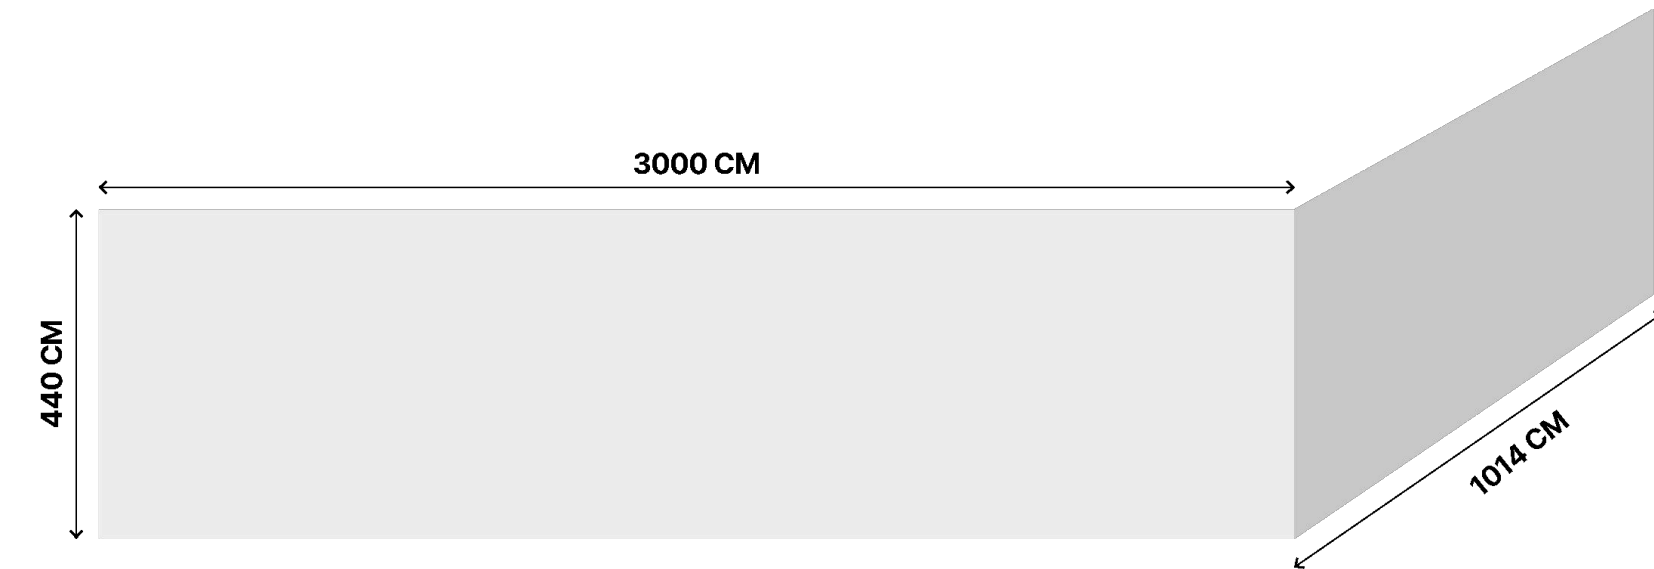

Fenerbahçe - Coast

Production Details

Vinyl Application

Availability

● Available

Media Fee

2.100.000 TL + Kdv / Month

[CLICK HERE TO SEE THE LOCATION](#)