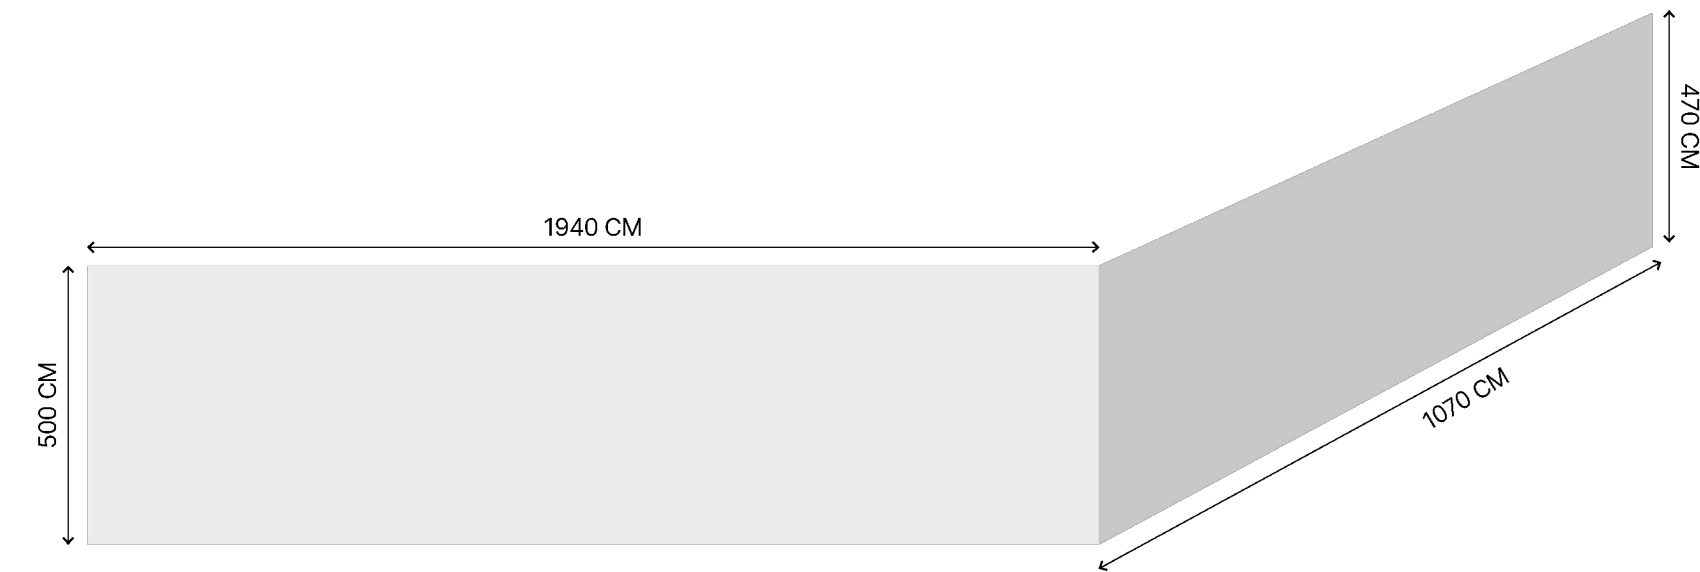

# Bağdat Avenue 3

Production Details

Vinyl Application

Availability

● Available: 01 / 07 / 2026

Media Fee

3.000.000 TL + Kdv / Month

[CLICK HERE TO SEE THE LOCATION](#)