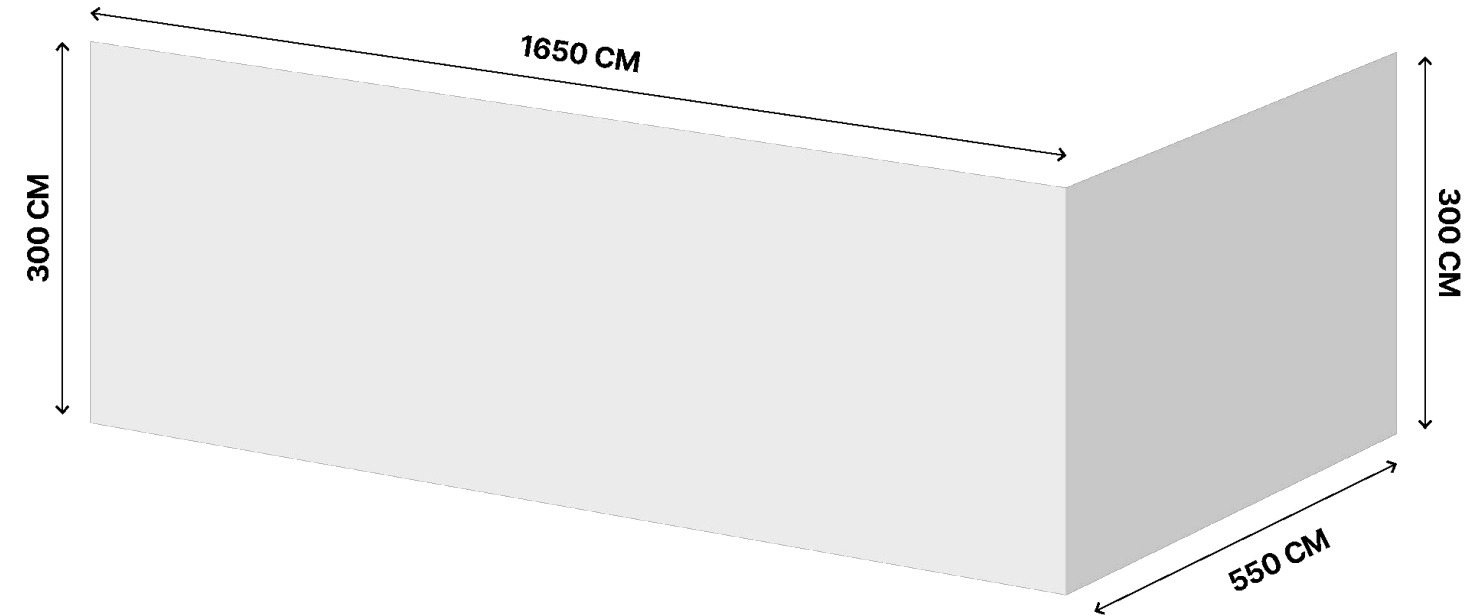

Bus Terminal Road to Türkbükü & Torba

Production Details

Vinyl Application

Availability

● Available

Media Fee

2.400.000 TL + Kdv / Month

[CLICK HERE TO SEE THE LOCATION](#)