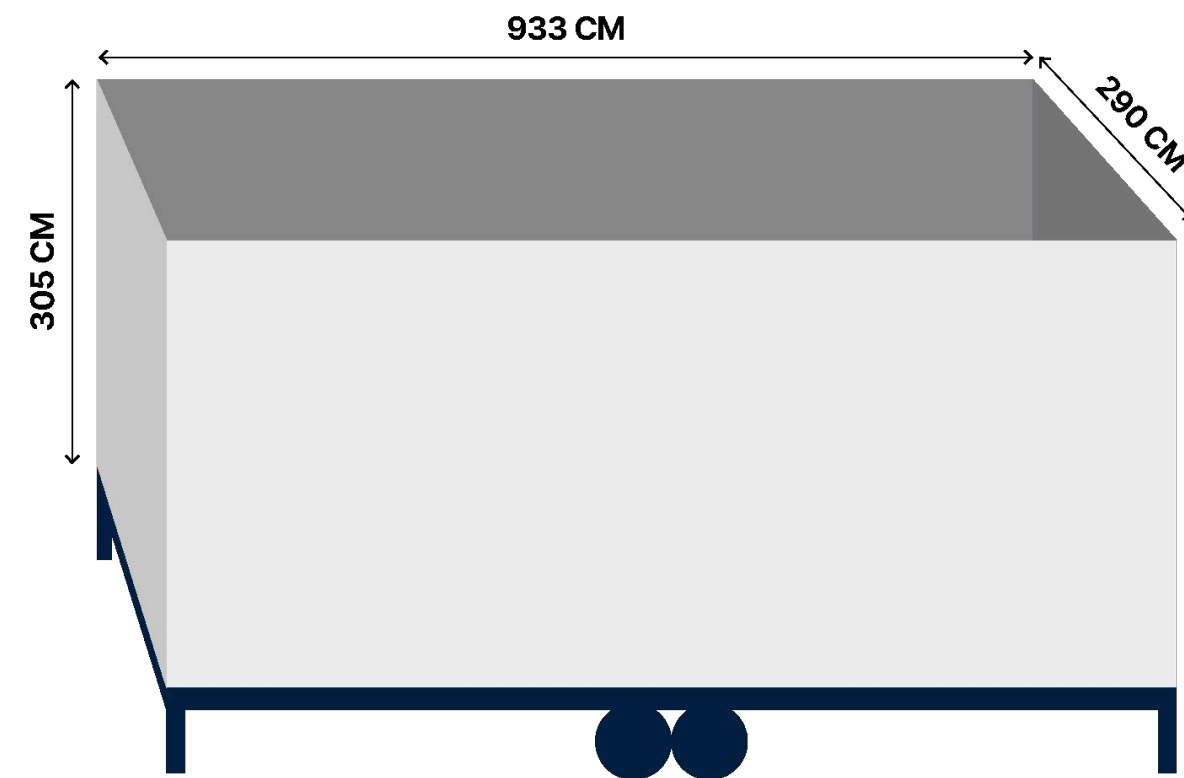

Bodrum Center Entrance

Production Details

Tiny Wall Lightbox

Availability

● Available

Media Fee

2.600.000 TL + Kdv / Month

[CLICK HERE TO SEE THE LOCATION](#)